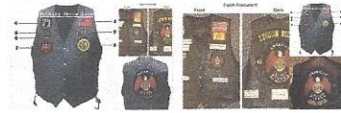

American Legion Riders Vest Patch Placement

Pennsylvania

American Legion Riders Patches

American Legion Riders Vest Patch Placement

VEST LAYOUT | American Legion, FL Post 117

ai117.com | 754 x 764 gif | image may be subject to copyright.

Pages including

6 pages using this image

Similar images

See more images

Related searches

Pennsylvania American Legion

American Legion Riders Patches

Connecticut American Legion